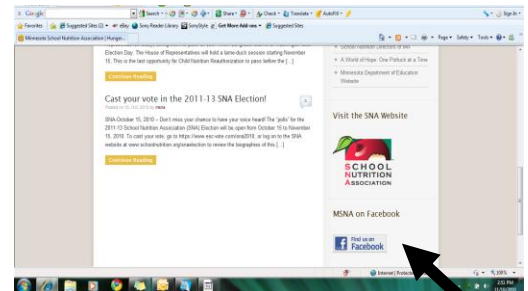

Minnesota School Nutrition Association Website Communication Specifications

Website Communication Options:

Banners are *first-come-first-serve*.

Banners are located in the top and bottom one-third of the MSNA website home page

The client provides the logo to MSNA in *web-ready* format.

MSNA Homepage -Top side Logo/ Banner :

\$175.00 / month

Sample:

The client provides the *logo/banner or other communication material* to MSNA.

- logo or graphic
- text (if any)
- in an electronic format
- Maximum width 300 pixels

Side tile –
top of home
page -
\$175/month
Rotated
Monthly

MSNA Home Page *Your logo here*

MSNA Home page

Your logo here

MSNA Homepage – Bottom Side Margin Tile

\$100.00/month

Sample:

Side tile –
bottom of
home page -
\$100/month
Rotated monthly