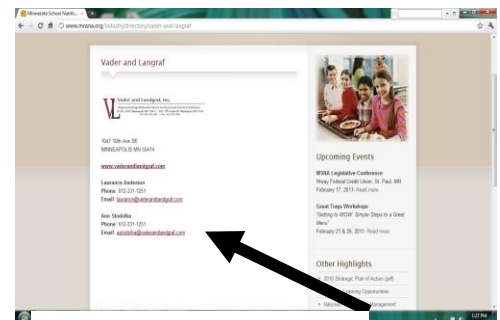

Additional logo tiles: \$100 each

Additional placements of logo's or company brands are offered on the individual company directory section of the MSNA website. One company logo is included free with the MSNA Partner membership. Additional logo tiles can be added at a cost of \$100 each.